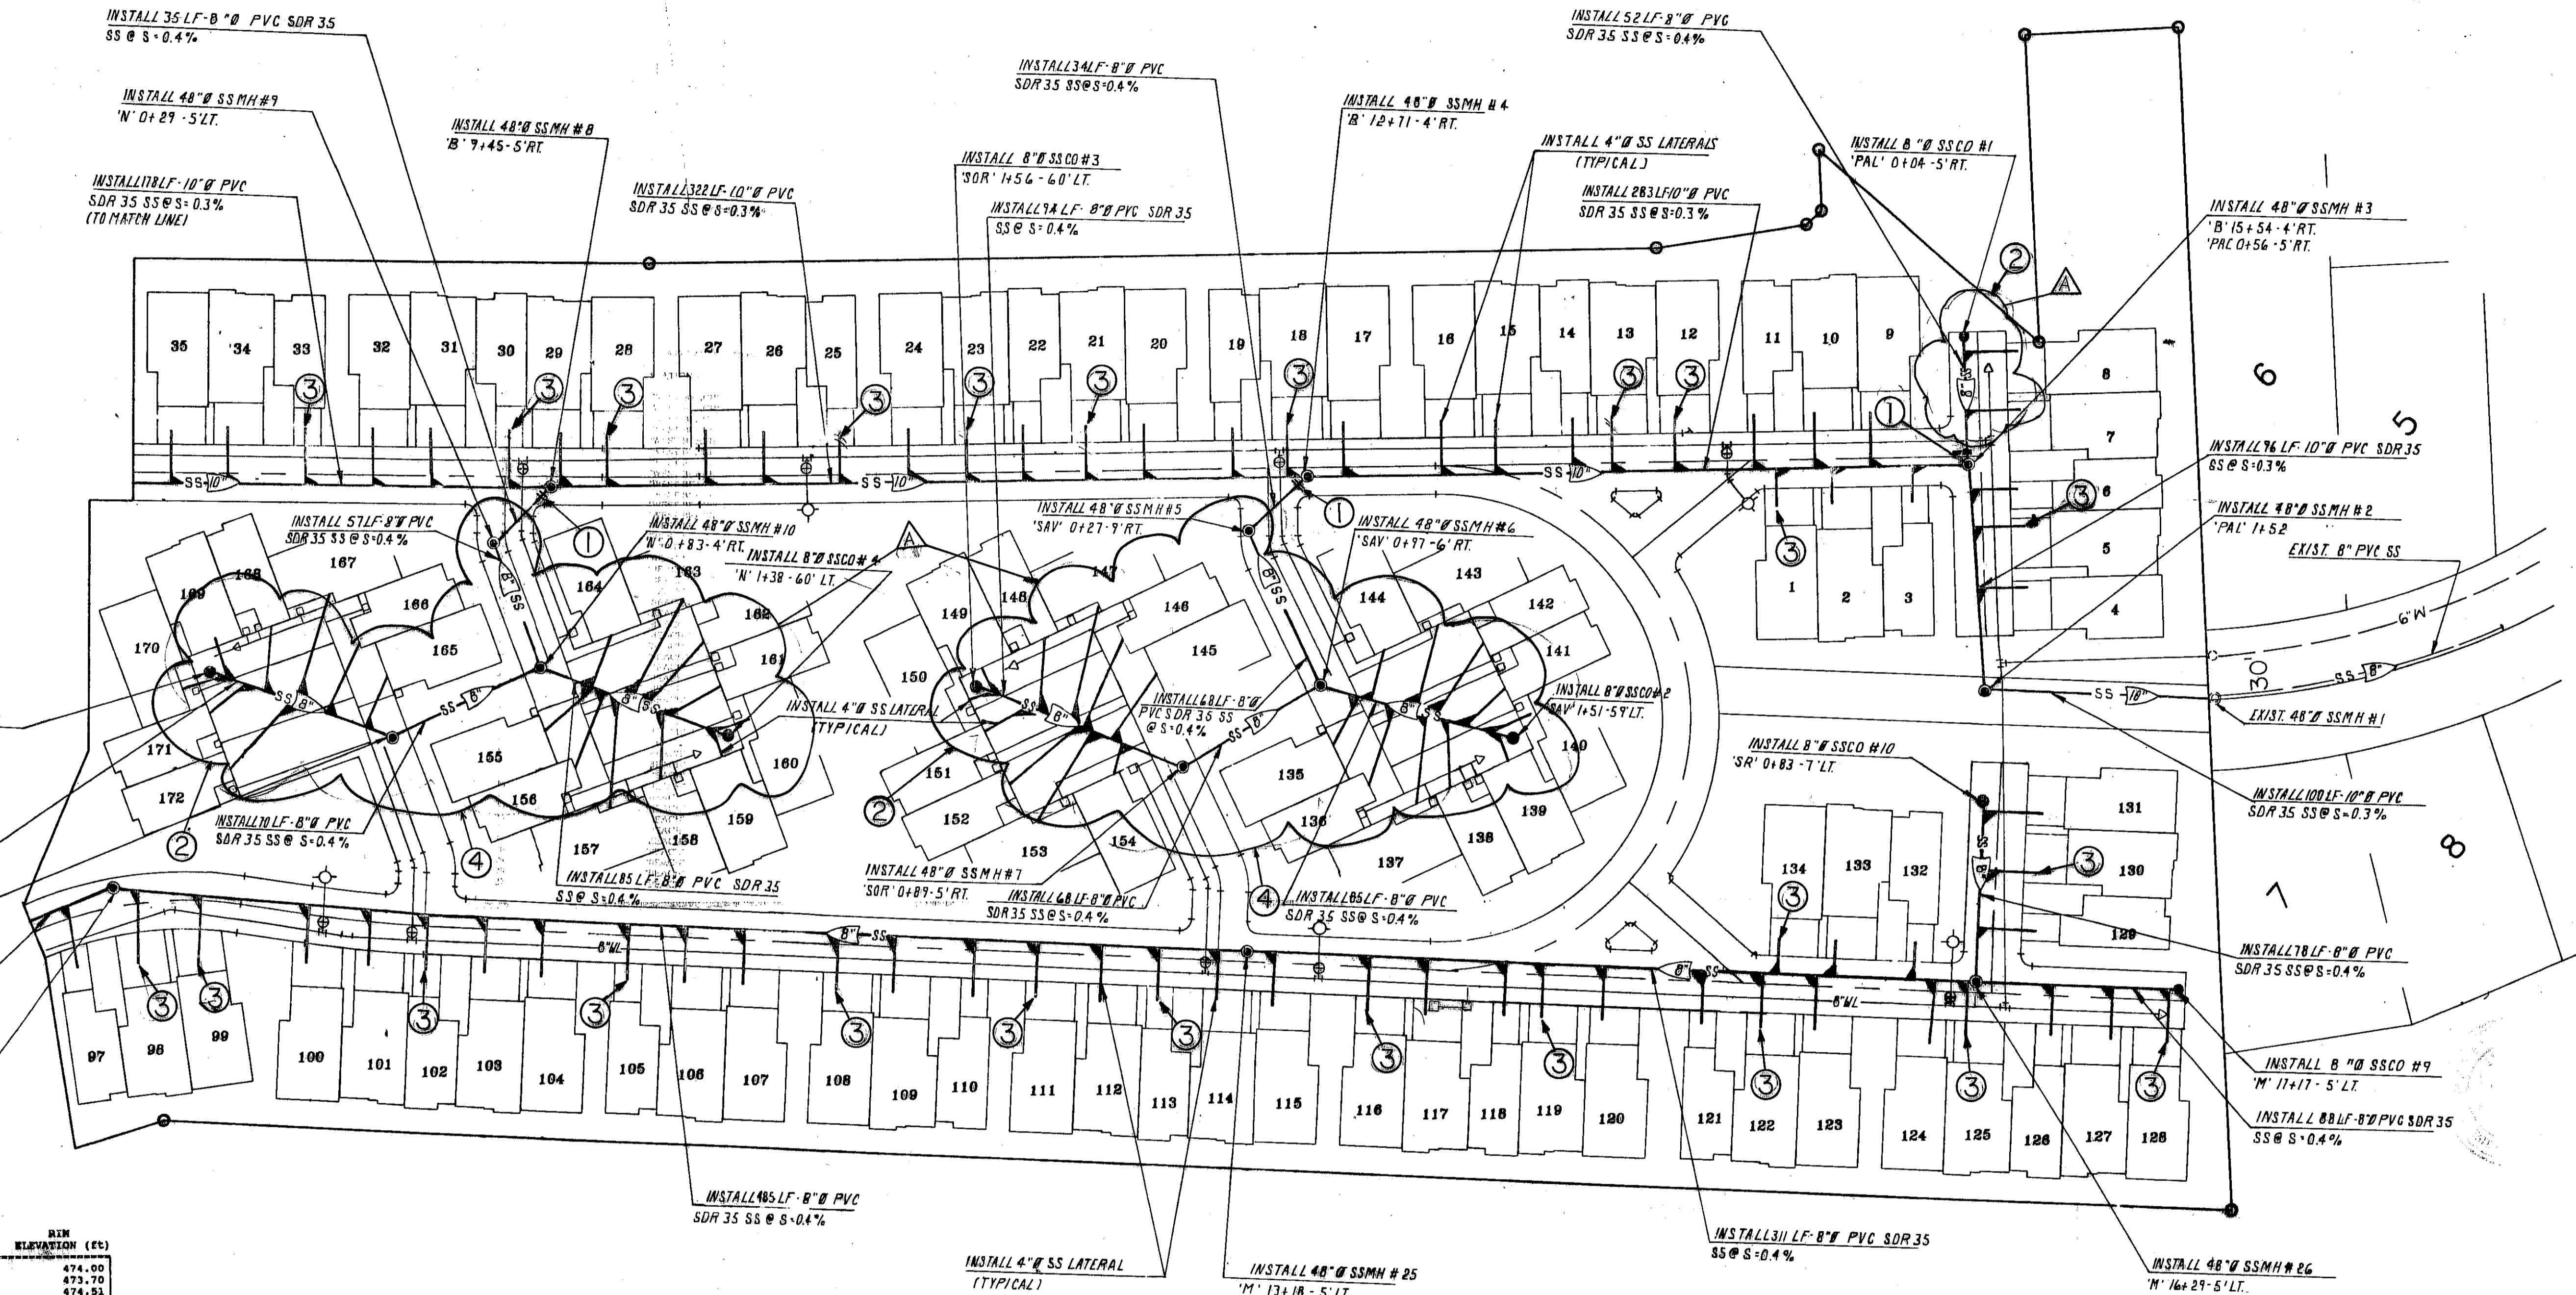

SANITARY SEWER LEGEND

- —SS— SANITARY SEWER LINE W/SIZE & FLOW
- —(M)— SANITARY SEWER MANHOLE W/NUMBER
- —(C)— SANITARY SEWER CLEANOUT
- —(L)— SANITARY SEWER SERVICE LATERAL
- ---SS--- EXISTING SANITARY SEWER LINE

SCALE: 1"=40'

MATCH LINE
REF. SHIT. 14

SEWER MANHOLE DATA

MANHOLE NO.	INVERT IN (ft)	INVERT OUT (ft)	RIM ELEVATION (ft)
1	467.80	467.60	474.00
2	468.20	468.10	473.70
3	468.59	468.49	474.81
4	469.54	469.44	474.39
5	469.78	469.68	474.78
6	470.15	470.05	475.00
7	470.82	470.42	475.10
8	470.61	470.51	476.04
9	470.85	470.75	476.44
10	471.18	471.08	476.91
11	471.56	471.46	476.42
12	471.46	471.36	476.80
13	472.00	471.90	476.05
14	472.23	472.13	476.10
15	472.61	472.51	476.50
16	472.99	472.89	476.50
17	468.44	468.34	475.96
18	468.34	474.15	474.15
19	468.91	468.81	475.29
20	468.02	467.92	473.96
21	469.00	468.90	475.31
22	460.68	460.68	473.04
23	462.51	462.41	472.84
24	463.25	463.15	473.57
25	465.38	465.28	473.78
26	461.71	466.61	471.68

SANITARY SEWER CLEANOUT DATA

SBOC NO.	INVERT OUT (ft)	RIM ELEVATION
1	468.81	474.11
2	470.49	475.16
3	470.90	476.39
4	471.52	476.84
5	471.89	476.73
6	472.95	476.80
7	473.33	476.59
8	469.29	475.12
9	467.07	472.05
10	467.03	471.03